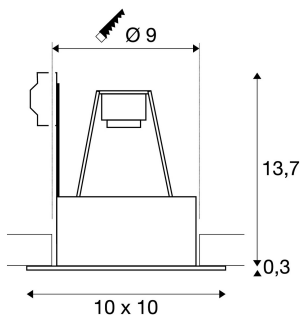

INDI REC 1S recessed fitting

single-headed, QPAR51, square, silver-grey, multi-directional, max. 50W

The single-headed high-voltage recessed fitting INDI REC 1S is multi-directional and was conceived for use with high-voltage halogen lamps. The steel housing has a silver-grey exterior and black interior.

TECHNICAL DATA

Item no.:	112474
Socket	GU10
Lamp	QPAR51
Number of sockets	1
Lamps included	0
Primary nominal voltage	220-240V ~50/60Hz mA/V
Tilt range	30 °
Horizontal rotation range	30 °
Length	10.0 cm
Width	10.0 cm
Height	14.0 cm
Installation diameter	9.0 cm
Installation depth	15.0 cm
Net weight	0.316 kg
Gross weight	0.37 kg
IP Code	IP 20
Safety class	I
Assembly	Recessed
Assembly details	Ceiling
Wattage	20.0 W
Color	grey
BIG WHITE Page	451