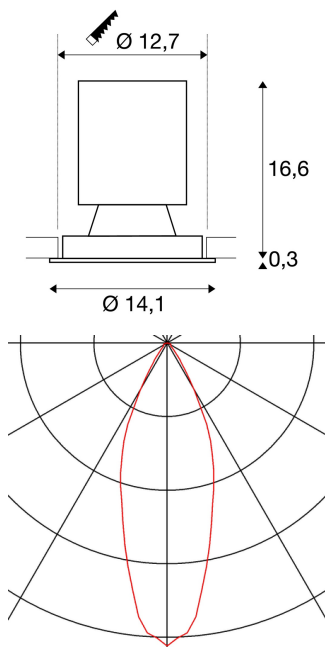

NEW TRIA DISK

recessed fitting, LED, 2700K, round, matt white, 35°, incl. clip springs

The NEW TRIA DISK recessed fitting is a combination of adjustable housing and most efficient LED technology. With minimal power consumption despite its high luminous flux and its neutral white LED light colour, the LED module of the recessed fitting can be replaced. This luminaire contains built-in LED lamps.

TECHNICAL DATA

Item no.:	113581
Lamps included	0
Primary nominal voltage	230V ~50/60Hz mA/V
Height	16.9 cm
Diameter	14.1 cm
Installation diameter	12.7 cm
Installation depth	16.7 cm
Net weight	0.804 kg
Gross weight	1.007 kg
IP Code	IP 20
Safety class	II
Assembly	Recessed
Assembly details	Ceiling
Wattage	12.0 W
Lumen	800 lm
Colour temperature	2700 Kelvin
Beam angle	35 °
Color	white
CRI	>80
LXXBXX data	70/50
Service life	50000 h