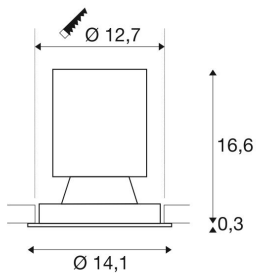

NEW TRIA DISK

recessed fitting, LED, 2700K, round, silver-grey, 35°, incl. clip springs

The NEW TRIA DISK recessed fitting is a combination of adjustable housing and most efficient LED technology. With minimal power consumption despite its high luminous flux and its neutral white LED light colour, the LED module of the recessed fitting can be replaced. This luminaire contains built-in LED lamps.

TECHNICAL DATA

Item no.:	113584
Lamps included	0
Primary nominal voltage	230V ~50/60Hz mA/V
Height	16.9 cm
Diameter	14.1 cm
Installation diameter	12.7 cm
Installation depth	16.7 cm
Net weight	0.8 kg
Gross weight	1.014 kg
IP Code	IP 20
Safety class	II
Assembly	Recessed
Assembly details	Ceiling
Wattage	12.0 W
Lumen	800 lm
Colour temperature	2700 Kelvin
Beam angle	35 °
Color	grey
CRI	>80
LXXBXX data	70/50
Service life	50000 h