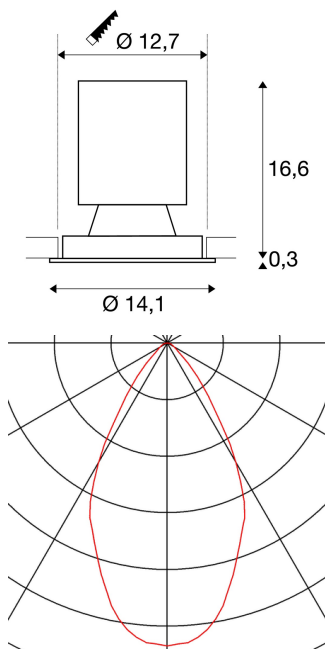

## NEW TRIA DISK

recessed fitting, LED, 2700K, round, matt white, 60°, incl. clip springs

The NEW TRIA DISK recessed fitting is a combination of adjustable housing and most efficient LED technology. With minimal power consumption despite its high luminous flux and its neutral white LED light colour, the LED module of the recessed fitting can be replaced. This luminaire contains built-in LED lamps.

## TECHNICAL DATA

Item no.:	113591
Lamps included	0
Primary nominal voltage	230V ~50/60Hz mA/V
Height	16.9 cm
Diameter	14.1 cm
Installation diameter	12.7 cm
Installation depth	16.7 cm
Net weight	0.797 kg
Gross weight	1.011 kg
IP Code	IP 20
Safety class	II
Assembly	Recessed
Assembly details	Ceiling
Wattage	12.0 W
Lumen	800 lm
Colour temperature	2700 Kelvin
Beam angle	60 °
Color	white
CRI	>80
LXXBXX data	70/50
Service life	50000 h