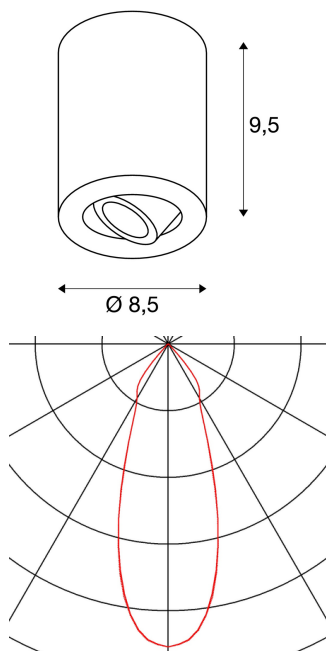

## TRILEDO ROUND CL ceiling light

LED, 3000K, round, brushed aluminium, 38°, 8.2W, incl. driver

The twisting and tiltable ceiling light TRILEDO ROUND CL is made of aluminium and comes in housing colours of white, brushed aluminium and matt black. Thanks to its aluminium lamp head, the cone of light can be individually aligned. Fitted with an efficient COB LED with 6.2W and with the driver included, it can be connected directly to the 230V mains supply. This luminaire contains built-in LED lamps.

## TECHNICAL DATA

Item no.:	113936
Lamps included	0
Primary nominal voltage	100-240V ~50/60Hz mA/V
Secondary power / secondary voltage	350 mA/V
Vertical tilting range	30 °
Horizontal rotation range	100 °
Height	9.5 cm
Diameter	8.5 cm
Net weight	0.574 kg
Gross weight	0.675 kg
IP Code	IP 20
Safety class	I
Assembly	Surface
Assembly details	Ceiling
Wattage	8.1 W
Lumen	670 lm
Colour temperature	3000 Kelvin
Beam angle	36 °
Color	aluminium
CRI	>80
Binning	3
LXXBXX data	70/50

Service life	40000 h
BIG WHITE Page	271

**Notes**

---

---

---

---

---