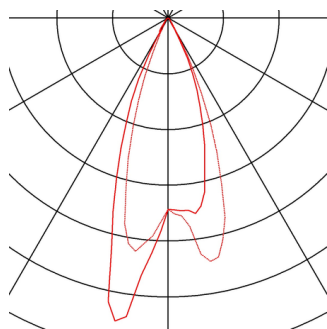

NEW TRIA MINI SET recessed fitting

LED, 3000K, round, brushed aluminium, 30°, incl. driver, clip springs

The simplicity and effectiveness of the innovative NEW TRIA MINI Set is captivating. It is available in black, white, or brushed aluminium, and in round or square form. Equipped with a powerful, warm white premium LED in a tiltable mount, as well as LED driver included in the scope of supply, the set can be used in any lighting situation. The electrical connection is made directly to the 230V mains supply.

TECHNICAL DATA

Item no.:	113976
Lamps included	0
Primary nominal voltage	220-240V ~50/60Hz mA/V
Secondary power / secondary voltage	700 mA/V
Vertical tilting range	30 °
Height	3.6 cm
Diameter	5.2 cm
Installation diameter	4.5 cm
Installation depth	4.0 cm
Net weight	0.117 kg
Gross weight	0.145 kg
IP Code	IP 20 / IP 44
Safety class	II
Assembly	Recessed
Assembly details	Ceiling
Wattage	4.2 W
Lumen	155 lm
Colour temperature	3000 Kelvin
Beam angle	30 °
Color	aluminium
CRI	>80
LXXBXX data	70/50