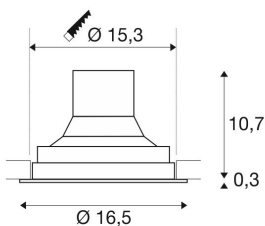

SUPROS

recessed fitting, LED, 4000K, round, white, 3000lm,
60° reflector, 28W

The SUPROS light series impresses with its multitude of possible applications, excellent LED technology and its harmonious design. With its very high luminous flux, the SUPROS product family is ideally suited to replace power-hungry, conventional lighting installations. The wide-area reflector included in the delivers can be replaced by reflectors with narrower beam angles which are optionally available. This can be done without the need for tools. With the factory-installed LED driver, all the luminaires in the series are suitable for direct connection to the 230V mains supply.

TECHNICAL DATA

Item no.:	114161
Lamps included	0
Primary nominal voltage	220-240V ~50/60Hz mA/V
Secondary power / secondary voltage	750 mA/V
Vertical tilting range	30 °
Height	11.0 cm
Diameter	16.5 cm
Installation diameter	15.3 cm
Installation depth	10.7 cm
Net weight	0.944 kg
Gross weight	1.097 kg
IP Code	IP 20
Safety class	II
Assembly	Recessed
Assembly details	Ceiling
Wattage	31.0 W
Lumen	2850 lm
Colour temperature	4000 Kelvin
Beam angle	60 °
Color	white
CRI	>80
Binning	3

LXXBXX data	70/50
Service life	50000 h
BIG WHITE Page	506

Accessories

114102	REFLECTOR , for SUPROS, 20°, incl. glass and fixing ring
114104	REFLECTOR , for SUPROS, 40°, incl. glass and fixing ring

Notes
