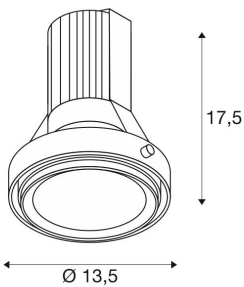

LED DISK MODULE

for AIXLIGHT PRO installation frame, 2700K, matt white, 50°

The high-voltage LED DISK MODULE for use in the appropriate installation housings is available in matt white and silver-grey colour version, with light colours from pure to warm white. The LED module itself is interchangeable and supplied ready for direct connection to 230V mains supply. This luminaire contains built-in LED lamps.

TECHNICAL DATA

Item no.:	115451
Lamps included	0
Primary nominal voltage	220-240V ~50/60Hz mA/V
Height	17.5 cm
Diameter	13.5 cm
Net weight	0.788 kg
Gross weight	0.976 kg
IP Code	IP 20
Safety class	I
Wattage	12.0 W
Lumen	800 lm
Colour temperature	2700 Kelvin
Beam angle	50 °
Color	white
CRI	>80
LXXBXX data	70/50
Service life	50000 h