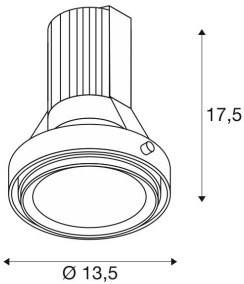

## LED DISK MODULE

for AIXLIGHT PRO installation frame, 4000K, matt white, 50°

The high-voltage LED DISK MODULE for use in the appropriate installation housings is available in matt white and silver-grey colour version, with light colours from pure to warm white. The LED module itself is interchangeable and supplied ready for direct connection to 230V mains supply. This luminaire contains built-in LED lamps.

## TECHNICAL DATA

|                         |                        |
|-------------------------|------------------------|
| Item no.:               | 115461                 |
| Lamps included          | 0                      |
| Primary nominal voltage | 220-240V ~50/60Hz mA/V |
| Height                  | 17.5 cm                |
| Diameter                | 13.5 cm                |
| Net weight              | 0.786 kg               |
| Gross weight            | 0.97 kg                |
| IP Code                 | IP 20                  |
| Safety class            | I                      |
| Wattage                 | 11.0 W                 |
| Lumen                   | 850 lm                 |
| Colour temperature      | 4000 Kelvin            |
| Beam angle              | 50 °                   |
| Color                   | white                  |
| CRI                     | >80                    |
| LXXBXX data             | 70/50                  |
| Service life            | 50000 h                |