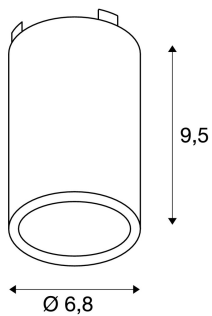

BARRO ceiling light

QPAR51, IP21, round, silver-grey, max. 50W

The BARRO ceiling-mounted luminaire is made from aluminium and equipped with a GU10 socket. BARRO is available in chrome and silver-grey colour version and contains a grid, creating a special effect besides the dissipation of heat. The luminaire is ready for direct connection to 230V mains supply.

TECHNICAL DATA

Item no.:	116202
Socket	GU10
Lamp	QPAR51
Number of sockets	1
Lamps included	0
Primary nominal voltage	230V ~50Hz mA/V
Height	9.5 cm
Diameter	6.8 cm
Net weight	0.297 kg
Gross weight	0.338 kg
IP Code	IP 20
Safety class	I
Assembly	Surface
Assembly details	Ceiling
Wattage	50.0 W
Color	grey