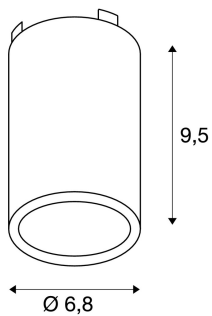

BARRO ceiling light

QPAR51, IP21, round, chrome, max. 50W

The BARRO ceiling-mounted luminaire is made from aluminium and equipped with a GU10 socket. BARRO is available in chrome and silver-grey colour version and contains a grid, creating a special effect besides the dissipation of heat. The luminaire is ready for direct connection to 230V mains supply.

TECHNICAL DATA

Item no.:	116204
Socket	GU10
Lamp	QPAR51
Number of sockets	1
Lamps included	0
Primary nominal voltage	230V ~50Hz mA/V
Height	9.5 cm
Diameter	6.8 cm
Net weight	0.325 kg
Gross weight	0.37 kg
IP Code	IP 20
Safety class	I
Assembly	Surface
Assembly details	Ceiling
Wattage	50.0 W
Color	chrome