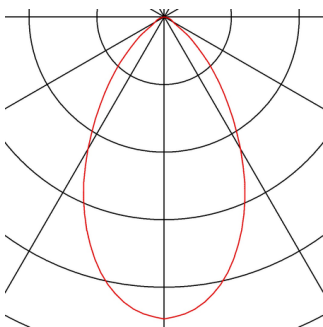

TECHNICAL DATA

Item no.:	116311
Lamps included	1
Primary nominal voltage	220-240V ~50/60Hz mA/V
Secondary power / secondary voltage	250 mA/V
Vertical tilting range	30 °
Height	7.5 cm
Diameter	11.8 cm
Installation diameter	10.8 cm
Installation depth	8.0 cm
Net weight	0.438 kg
Gross weight	0.507 kg
IP Code	IP 20
Safety class	II
Assembly	Recessed
Assembly details	Ceiling
Dimmable	Ja
Dimming technology	trailing edge
Wattage	12.0 W
Lumen	700 lm
Colour temperature	3000 Kelvin
Beam angle	60 °
Color	white