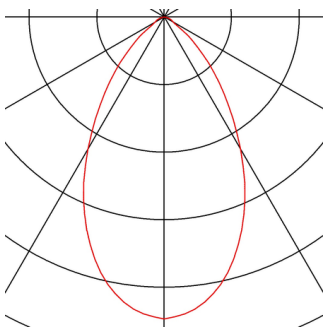

### TECHNICAL DATA

Item no.:	116321
Lamps included	1
Primary nominal voltage	220-240V ~50/60Hz mA/V
Secondary power / secondary voltage	250 mA/V
Vertical tilting range	60 °
Horizontal rotation range	350 °
Height	10.5 cm
Diameter	14.0 cm
Installation diameter	13.2 cm
Installation depth	13.1 cm
Net weight	0.695 kg
Gross weight	0.813 kg
IP Code	IP 20
Safety class	II
Assembly	Recessed
Assembly details	Ceiling
Dimmable	Ja
Dimming technology	trailing edge
Wattage	12.0 W
Lumen	700 lm
Colour temperature	3000 Kelvin
Beam angle	60 °