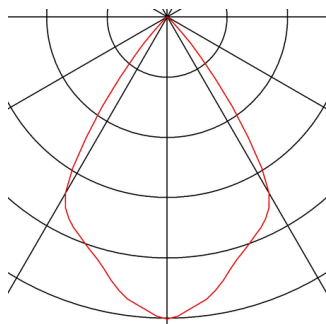

TECHNICAL DATA

Item no.:	118110
Lamps included	0
Primary nominal voltage	220-240V ~50/60Hz mA/V
Secondary power / secondary voltage	950 mA/V
Vertical tilting range	30 °
Height	11.0 cm
Diameter	16.5 cm
Installation diameter	15.3 cm
Installation depth	10.7 cm
Net weight	0.959 kg
Gross weight	1.104 kg
IP Code	IP 20
Safety class	II
Assembly	Recessed
Assembly details	Ceiling
Wattage	36.0 W
Lumen	3100 lm
Colour temperature	3000 Kelvin
Beam angle	60 °
Color	black
CRI	>80
Binning	3