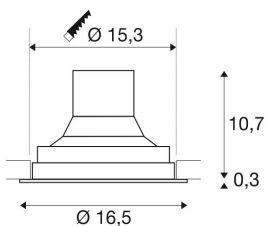

SUPROS

recessed fitting, LED, 3000K, round, black, 4000lm, 60° reflector, 33.5W

The SUPROS light series impresses with its multitude of possible applications, excellent LED technology and its harmonious design. With its very high luminous flux, the SUPROS product family is ideally suited to replace power-hungry, conventional lighting installations. The wide-area reflector included in the delivers can be replaced by reflectors with narrower beam angles which are optionally available. This can be done without the need for tools. With the factory-installed LED driver, all the luminaires in the series are suitable for direct connection to the 230V mains supply.

TECHNICAL DATA

Item no.:	118110
Lamps included	0
Primary nominal voltage	220-240V ~50/60Hz mA/V
Secondary power / secondary voltage	950 mA/V
Vertical tilting range	30 °
Height	11.0 cm
Diameter	16.5 cm
Installation diameter	15.3 cm
Installation depth	10.7 cm
Net weight	0.959 kg
Gross weight	1.104 kg
IP Code	IP 20
Safety class	II
Assembly	Recessed
Assembly details	Ceiling
Wattage	36.0 W
Lumen	3100 lm
Colour temperature	3000 Kelvin
Beam angle	60 °
Color	black
CRI	>80
Binning	3

LXXBXX data	70/50
Service life	50000 h
BIG WHITE Page	506

Accessories

114102	REFLECTOR , for SUPROS, 20°, incl. glass and fixing ring
114104	REFLECTOR , for SUPROS, 40°, incl. glass and fixing ring

Notes
