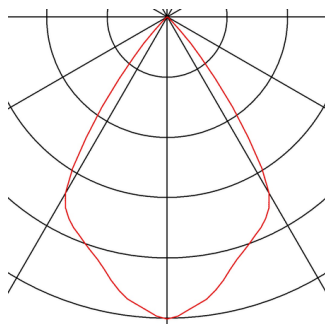

TECHNICAL DATA

Item no.:	118111
Lamps included	0
Primary nominal voltage	220-240V ~50/60Hz mA/V
Secondary power / secondary voltage	950 mA/V
Vertical tilting range	30 °
Height	11.0 cm
Diameter	16.5 cm
Installation diameter	15.3 cm
Installation depth	10.7 cm
Net weight	0.948 kg
Gross weight	1.099 kg
IP Code	IP 20
Safety class	II
Assembly	Recessed
Assembly details	Ceiling
Wattage	36.0 W
Lumen	3100 lm
Colour temperature	3000 Kelvin
Beam angle	60 °
Color	white
CRI	>80
Binning	3