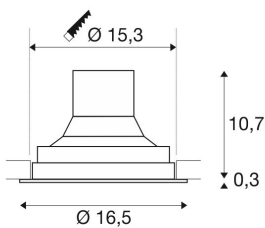

TECHNICAL DATA

Item no.:	118111
Lamps included	0
Primary nominal voltage	220-240V ~50/60Hz mA/V
Secondary power / secondary voltage	950 mA/V
Vertical tilting range	30 °
Height	11.0 cm
Diameter	16.5 cm
Installation diameter	15.3 cm
Installation depth	10.7 cm
Net weight	0.948 kg
Gross weight	1.099 kg
IP Code	IP 20
Safety class	II
Assembly	Recessed
Assembly details	Ceiling
Wattage	36.0 W
Lumen	3100 lm
Colour temperature	3000 Kelvin
Beam angle	60 °
Color	white
CRI	>80
Binning	3

LXXBXX data	70/50
Service life	50000 h
BIG WHITE Page	506

Accessories

114102	REFLECTOR , for SUPROS, 20°, incl. glass and fixing ring
114104	REFLECTOR , for SUPROS, 40°, incl. glass and fixing ring

Notes
