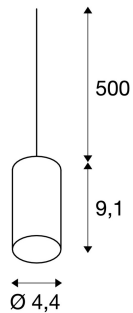

FITU pendant

A60, round, brushed aluminium, 5m cable with open cable end, max. 60W

The FITU pendant suspension with open cable end is from our MIX & MATCH pendant system and is available in various colours. The FITU product family impresses with its wide variety of application possibilities. Thanks to the fitted E27 socket, the luminaire is suitable for LED and energy-saving lamps. The electrical connection is made directly to the 230V mains supply.

TECHNICAL DATA

Item no.:	132696
Socket	E27
Number of sockets	1
Lamps included	0
Primary nominal voltage	220-240V ~50/60Hz mA/V
Pendant length	500.0 cm
Height	9.1 cm
Diameter	4.4 cm
Net weight	0.336 kg
Gross weight	0.386 kg
IP Code	IP 20
Safety class	II
Assembly	Surface
Assembly details	Ceiling with Acc.
Wattage	60.0 W
Color	aluminium
Maximum ambient temperature	30 °C