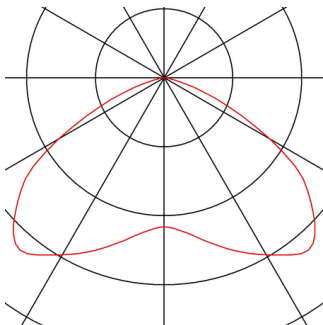

PARA CONE 20 pendant

A60, round, brushed copper, Ø 20 cm, max. 60W

Conical shaped PARA CONE 20 High Volt Pendant Luminaire with round ceiling rosette. The steel luminaire features a cloth covered cable, and its built-in E27 holder is suitable for LED and energy saving lamps. The luminaire is available in several different colours and has a pendant length of 150 cm.

TECHNICAL DATA

Item no.:	133009
Socket	E27
Number of sockets	1
Lamps included	0
Primary nominal voltage	220-240V ~50/60Hz mA/V
Pendant length	150.0 cm
Height	20.5 cm
Diameter	20.0 cm
Net weight	0.51 kg
Gross weight	1.071 kg
IP Code	IP 20
Safety class	I
Assembly	Surface
Assembly details	Ceiling
Wattage	60.0 W
Color	copper
BIG WHITE Page	66