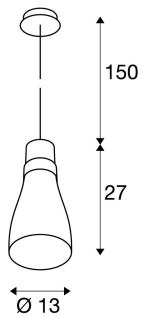

BIBA

pendant, A60, silver-grey, frosted glass, silver-grey ceiling plate, max. 60W

The BIBA pendant features a satin finished lamp shade and an optically contrasting silver grey decorative ring. Designed to be used with general use lamps, the BIBA pendant has a built-in E14 holder, and comes ready for direct connection to 230V mains supply.

TECHNICAL DATA

Item no.:	133464
Socket	E14
Lamp	C35
Number of sockets	1
Lamps included	0
Primary nominal voltage	230V ~50Hz mA/V
Pendant length	150.0 cm
Net weight	0.866 kg
Gross weight	1.299 kg
IP Code	IP 20
Safety class	I
Assembly	Surface
Assembly details	Ceiling
Wattage	60.0 W
Color	aluminium
BIG WHITE Page	77

Recommended lamp

1002128	LED lamp , C35, E14, 2200-2700K, 280°, 3.5W
560372	C35 LED RETROFIT , E14, 2700K, 6.5W, dimmable

Notes
