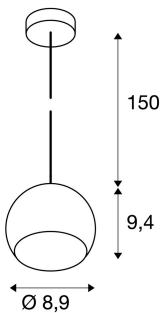

LIGHT EYE BALL pendant

LED GU10, brass, black textile cable, brass ceiling plate, 5W

The popular design of the LIGHT EYE series, as pendant for use with GU10 type high-voltage halogen lamps. The pendant, which has a suspension length of 150 cm, is available with a number of differently coloured housings. The LIGHT EYE BALL pendant is ready for direct connection to the 230V mains supply.

TECHNICAL DATA

Item no.:	133493
Socket	GU10
Lamp	LED GU10 51mm
Number of sockets	1
Lamps included	0
Primary nominal voltage	220-240V ~50/60Hz mA/V
Pendant length	150.0 cm
Height	9.4 cm
Diameter	8.9 cm
Net weight	0.316 kg
Gross weight	0.384 kg
IP Code	IP 20
Safety class	I
Assembly	Surface
Assembly details	Ceiling
Wattage	6.0 W
Color	gold
BIG WHITE Page	50