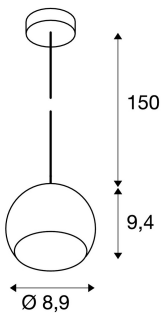

LIGHT EYE BALL pendant

LED GU10, fern-green, clear cable, fern-green ceiling plate, 5W

The popular design of the LIGHT EYE series, as pendant for use with GU10 type high-voltage halogen lamps. The pendant, which has a suspension length of 150 cm, is available with a number of differently coloured housings. The LIGHT EYE BALL pendant is ready for direct connection to the 230V mains supply.

TECHNICAL DATA

Item no.:	133495
Socket	GU10
Lamp	LED GU10 51mm
Number of sockets	1
Lamps included	0
Primary nominal voltage	220-240V ~50/60Hz mA/V
Pendant length	150.0 cm
Height	9.4 cm
Diameter	8.9 cm
Net weight	0.335 kg
Gross weight	0.412 kg
IP Code	IP 20
Safety class	I
Assembly	Surface
Assembly details	Ceiling
Wattage	6.0 W
Color	green