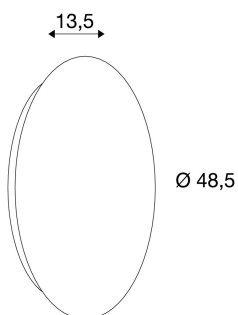

## LIPSY 50 M COLOR CONTROL

wall and ceiling light, LED, 3000K, round, white, Master

Available in two sizes, the RGB MASTER variation of the popular LIPSY ceiling light enables colour control via radio remote, as well as an expansion of corresponding RGB SLAVE variations. Further, it can also be combined with all other articles in the Color Control Series. The luminaire features a cover made of acrylic glass which is fastened to a steel mounting bracket. Thanks to its built-in power supply, the LIPSY ceiling light comes ready for direct connection to 230V electrical mains. Expandable with slave variations 133748, and 133758.

### TECHNICAL DATA

Item no.:	133759
Lamps included	0
Primary nominal voltage	230V ~50Hz mA/V
Secondary power / secondary voltage	24 mA/V
Height	13.5 cm
Diameter	48.5 cm
Net weight	1.668 kg
Gross weight	2.343 kg
IP Code	IP 20
Safety class	I
Assembly	Surface
Assembly details	Ceiling, Wall
Wattage	46.0 W
Lumen	3400 lm
Colour temperature	3000 Kelvin
Beam angle	120 °
Color	white
CRI	>80
Binning	6
LXXBXX data	70/50
Service life	25000 h