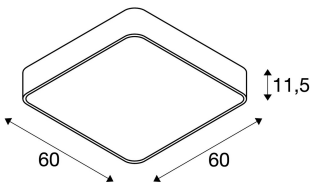

MEDO 60 ceiling light

T16, square, white, 96W, L/W/H 60/60/11.6 cm, can be converted to a pendant

MEDO 60 is the professional ceiling light that can easily be converted to be used as a pendant using the optional suspension kits. With four G5 sockets for T5 fluorescent tubes the perfect illumination intensity is achieved. Thanks to the already incorporated ballasts, MEDO 60, available in either white or silver-grey colour finish, is ready for direct connection to 230V mains supply. As an alternative, there is a round version available too.

TECHNICAL DATA

Item no.:	133821
Socket	G5
Lamp	T16
Number of sockets	4
Lamps included	0
Primary nominal voltage	230V ~50Hz mA/V
Length	60.0 cm
Width	60.0 cm
Height	11.5 cm
Net weight	5.409 kg
Gross weight	6.709 kg
IP Code	IP 20
Safety class	I
Assembly	Surface
Assembly details	Ceiling
Wattage	104.0 W
Color	white