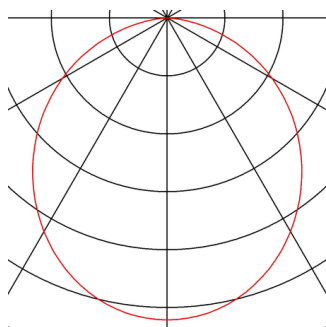

MEDO 60 ceiling light

T16, square, white, 96W, L/W/H 60/60/11.6 cm, can be converted to a pendant

MEDO 60 is the professional ceiling light that can easily be converted to be used as a pendant using the optional suspension kits. With four G5 sockets for T5 fluorescent tubes the perfect illumination intensity is achieved. Thanks to the already incorporated ballasts, MEDO 60, available in either white or silver-grey colour finish, is ready for direct connection to 230V mains supply. As an alternative, there is a round version available too.

TECHNICAL DATA

Item no.:	133821
Socket	G5
Lamp	T16
Number of sockets	4
Lamps included	0
Primary nominal voltage	230V ~50Hz mA/V
Length	60.0 cm
Width	60.0 cm
Height	11.5 cm
Net weight	5.409 kg
Gross weight	6.709 kg
IP Code	IP 20
Safety class	I
Assembly	Surface
Assembly details	Ceiling
Wattage	104.0 W
Color	white