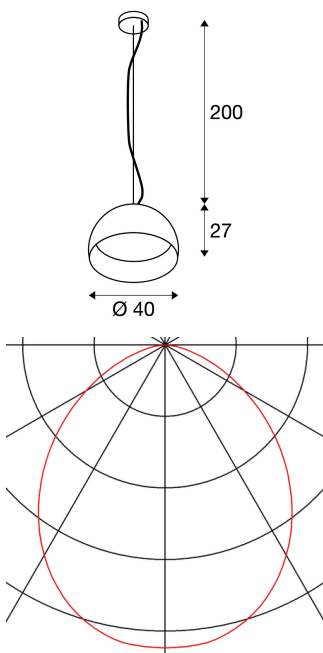

## BELA 40

pendant, LED, 3000K, white, 1350lm

The BELA 40 pendant is the smaller version of this series and is fitted with a lamp shade made from aluminium which is connected to the chrome-plated ceiling plate with a textile cable or steel cable. Optionally available with black or white lacquering on the exterior, you have free choice of an inner finish in white or gold. Alongside the optical aspects, the reflective inside surface also has an effect on the colour of light. The BELA 40 is delivered ready to connect to the 230V mains power supply.

## TECHNICAL DATA

Item no.:	133881
Lamps included	0
Number of different light outlets	1
Primary nominal voltage	220-240V ~50/60Hz mA/V
Secondary power / secondary voltage	700 mA/V
Pendant length	200.0 cm
Height	27.0 cm
Diameter	40.0 cm
Net weight	2.794 kg
Gross weight	4.633 kg
IP Code	IP 20
Safety class	I
Assembly	Surface
Assembly details	Ceiling
Wattage	24.0 W
Lumen	1350 lm
Colour temperature	3000 Kelvin
Beam angle	100 °
Color	white
CRI	>80
Binning	6
LXXBXX data	70/50

Service life	20000 h
Ambient temperature	25 °C
BIG WHITE Page	61

**Notes**

---

---

---

---

---