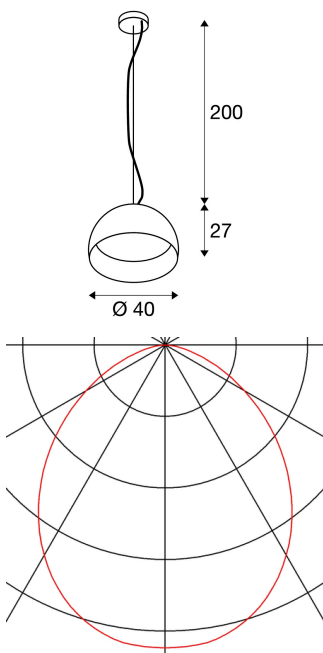

BELA 40

pendant, LED, 3000K, black/gold, 1350lm

The BELA 40 pendant is the smaller version of this series and is fitted with a lamp shade made from aluminium which is connected to the chrome-plated ceiling plate with a textile cable or steel cable. Optionally available with black or white lacquering on the exterior, you have free choice of an inner finish in white or gold. Alongside the optical aspects, the reflective inside surface also has an effect on the colour of light. The BELA 40 is delivered ready to connect to the 230V mains power supply.

TECHNICAL DATA

Item no.:	133887
Lamps included	0
Number of different light outlets	1
Primary nominal voltage	220-240V ~50/60Hz mA/V
Secondary power / secondary voltage	700 mA/V
Pendant length	200.0 cm
Height	27.0 cm
Diameter	40.0 cm
Net weight	2.81 kg
Gross weight	4.398 kg
IP Code	IP 20
Safety class	I
Assembly	Surface
Assembly details	Ceiling
Wattage	24.0 W
Lumen	1350 lm
Colour temperature	3000 Kelvin
Beam angle	100 °
Color	gold
CRI	>80
Binning	6
LXXBXX data	70/50

Service life	20000 h
Ambient temperature	25 °C
BIG WHITE Page	61

Notes
