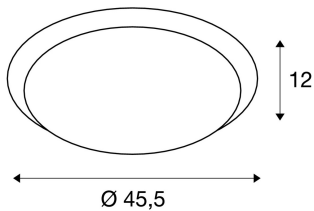

MOLDI 46 ceiling light

LED, 3000K, round, brushed aluminium, Ø 45.5 cm, 34W

The MOLDI 46 aluminium wall and ceiling surface mounted light impresses with its powerful premium LED along with its simple design. The luminaire is available in two sizes and is suitable for connection directly to the 230V mains supply.

TECHNICAL DATA

Item no.:	134333
Lamps included	0
Primary nominal voltage	100-240V ~50/60Hz mA/V
Secondary power / secondary voltage	700 mA/V
Height	12.0 cm
Diameter	45.5 cm
Net weight	1.32 kg
Gross weight	2.616 kg
IP Code	IP 20
Safety class	I
Assembly	Surface
Assembly details	Ceiling, Wall
Wattage	34.0 W
Lumen	2010 lm
Colour temperature	3000 Kelvin
Color	aluminium
CRI	>80
Binning	6
LXXBXX data	70/50
Service life	25000 h
BIG WHITE Page	315