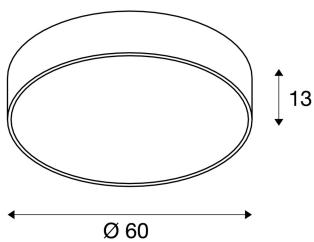

MEDO 60 ceiling light

LED, 3000K, round, wine red, Ø 60 cm, can be converted to a pendant, 40 W

The high-quality MEDO CL impresses with its clear design and the elegant synergy of the aluminium and glass materials that have been used. Thanks to having an integrated premium LED, it generates a bright and homogeneous light. The ceiling light can be converted into a pendant using a suspension kit, and is therefore also ideal for rooms with high ceilings. The built-in LED driver makes direct connection to a 120V to 240V mains supply possible.

TECHNICAL DATA

Item no.:	135126
Lamps included	0
Primary nominal voltage	100-240V ~50/60Hz mA/V
Secondary power / secondary voltage	1000 mA/V
Height	13.0 cm
Diameter	60.0 cm
Net weight	5.437 kg
Gross weight	7.115 kg
IP Code	IP 20
Safety class	I
Assembly	Surface
Assembly details	Ceiling
Wattage	38.3 W
Colour temperature	3000 Kelvin
Beam angle	105 °
Color	red
CRI	>80
UGR ?	22.0000
Binning	6
LXXBXX data	70/50
Service life	20000 h
BIG WHITE Page	92