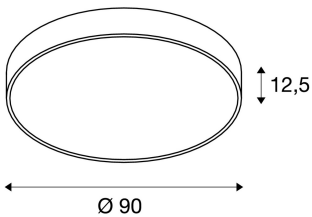

MEDO 90 ceiling light

LED, 3000K, round, wine red, Ø 90 cm, can be converted to a pendant, 120W

The high-quality MEDO CL impresses with its clear design and the elegant synergy of the aluminium and glass materials that have been used. Thanks to having an integrated premium LED, it generates a bright and homogeneous light. The ceiling light can be converted into a pendant using a suspension kit, and is therefore also ideal for rooms with high ceilings. The built-in LED driver makes direct connection to a 120V to 240V mains supply possible.

TECHNICAL DATA

Item no.:	135176
Lamps included	0
Number of different light outlets	1
Primary nominal voltage	220-240V ~50/60Hz mA/V
Secondary power / secondary voltage	2900 mA/V
Height	12.5 cm
Diameter	90.0 cm
Net weight	10.755 kg
Gross weight	13.747 kg
IP Code	IP 20
Safety class	I
Assembly	Surface
Assembly details	Ceiling
Wattage	119.0 W
Colour temperature	3000 Kelvin
Beam angle	105 °
Color	red
CRI	>80
UGR ?	25.0000
Binning	6
LXXBXX data	70/50
Service life	20000 h