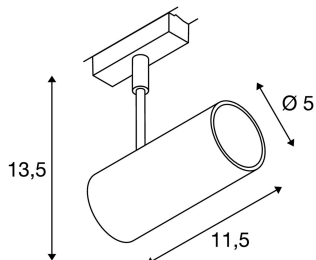

## REVILO

spot for SLV D-TRACK 2-phase high-voltage track, LED, 3000K, black, 15°, incl. 2-phase adapter

The REVILO LED is available in two colour versions and comes with a suitable adapter for the 2-circuit high-voltage track. It is fitted with a 7.25W Premium LED. Thanks to its changeable reflector, the spot can be used for many different possible applications.

## TECHNICAL DATA

Item no.:	140220
Lamps included	0
Number of different light outlets	1
Primary nominal voltage	100-240V ~50/60Hz mA/V
Secondary power / secondary voltage	500 mA/V
Vertical tilting range	180 °
Horizontal rotation range	350 °
Length	11.5 cm
Height	13.5 cm
Diameter	5.0 cm
Net weight	0.275 kg
Gross weight	0.338 kg
IP Code	IP 20
Safety class	I
Assembly	Surface
Assembly details	Track Ceiling
Wattage	9.7 W
Lumen	550 lm
Colour temperature	3000 Kelvin
Beam angle	15 °
Color	black
CRI	>80