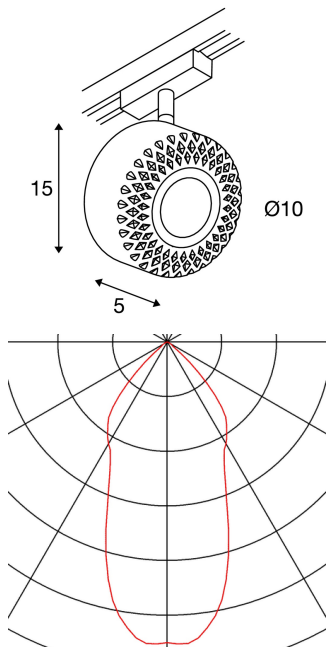

## TOTHEE

spot for 2-circuit high-voltage track, LED, 3000K, black, 50°, incl. 2-circuit adapter

Turnable and tiltable 240V LED spot TOTHEE LED with suitable adapter for the 2-phase 240V track system. The spot is fitted with a warm-white Premium LED and comes in two colours. These dimmable luminaires were exclusively designed by Memyselfandi.

## TECHNICAL DATA

Item no.:	140260
Lamps included	0
Number of different light outlets	1
Primary nominal voltage	220-240V ~50/60Hz mA/V
Secondary power / secondary voltage	350 mA/V
Vertical tilting range	90 °
Horizontal rotation range	350 °
Length	9.6 cm
Height	15.0 cm
Diameter	10.0 cm
Net weight	0.377 kg
Gross weight	0.488 kg
IP Code	IP 20
Safety class	I
Assembly	Surface
Assembly details	Track Ceiling
Dimmable	Ja
Dimming technology	trailing edge
Wattage	17.0 W
Lumen	1250 lm
Colour temperature	3000 Kelvin
Beam angle	50 °

Color	black
CRI	>80
Binning	6
LXXBXX data	70/50
Service life	30000 h
BIG WHITE Page	378

**Notes**

---

---

---

---

---