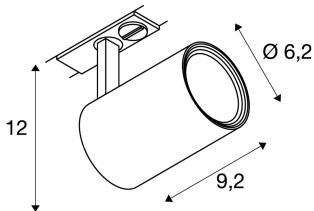

DEBASTO

spot for 240V 1-phase track, LED, 3000K, white, 8W, incl. 1-phase adapter

Adjustable LED spot DEBASTO with suitable adapter for the 240V 1-phase track system. The luminaire is made of aluminium and equipped with a dimmable Premium COB LED module.

TECHNICAL DATA

Item no.:	143571
Lamps included	0
Primary nominal voltage	230V ~50Hz mA/V
Vertical tilting range	90 °
Horizontal rotation range	350 °
Height	12.0 cm
Diameter	6.2 cm
Net weight	0.308 kg
Gross weight	0.36 kg
IP Code	IP 20
Safety class	I
Assembly	Surface
Assembly details	Ceiling, Track Ceiling, Track Wall, Wall
Dimmable	Ja
Dimming technology	trailing edge
Wattage	8.0 W
Lumen	360 lm
Colour temperature	3000 Kelvin
Beam angle	30 °
Color	white
CRI	>80
LXXBXX data	70/50