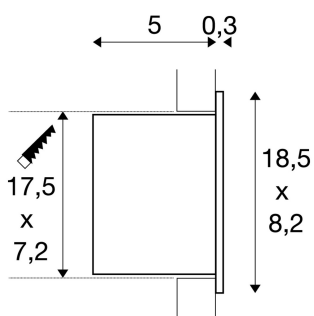

## BEDSIDE

recessed fitting, LED, 4000K, silver-grey, left, with blue orientation light

Designed for space-saving recessed wall installation, the BEDSIDE reading light provides an innovative and user-friendly lighting concept. The elegant luminaire is made from silver-grey coated aluminium and offers professionally manufactured mechanic, along with modern LED technology. If needed, the lamp is unlocked by pressing the blue glowing switch and can be folded out. At the same time, the night light switches to the lamp head that surrounds the incorporated 3W Power LED. A suitable constant current driver providing 700mA is required to operate the recessed luminaire. We strongly recommend our model 464200. This luminaire contains built-in LED lamps.

## TECHNICAL DATA

Item no.:	146240
Lamps included	0
Secondary power / secondary voltage	700 mA/V
Vertical tilting range	90 °
Horizontal rotation range	350 °
Width	18.5 cm
Height	8.2 cm
Depth	5.3 cm
Installation length	7.2 cm
Installation width	17.5 cm
Installation depth	8.5 cm
Net weight	0.734 kg
Gross weight	0.9 kg
IP Code	IP 20
Safety class	III
Assembly	Recessed
Assembly details	Wall
Wattage	3.0 W
Lumen	115 lm
Colour temperature	4000 Kelvin
Beam angle	110 °
Color	grey