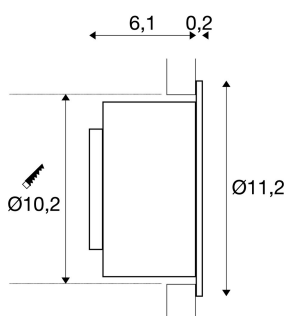

GILALED

recessed fitting, LED, 3000K, silver-grey, incl. position light, blue

Designed for space-saving recessed wall installation, the GILALED reading light provides an innovative and user-friendly lighting concept. The elegant luminaire is made from silver-grey or white coated aluminium and offers professionally manufactured mechanic, along with modern LED technology. If needed, the lamp can be folded out and instead of the white glowing orientation light a powerful and pure white 3W Power LED will appear. A suitable constant current driver providing 700mA is required to operate the recessed luminaire. We strongly recommend our model 464200. This luminaire contains built-in LED lamps.

TECHNICAL DATA

Item no.:	146382
Lamps included	0
Secondary power / secondary voltage	700 mA/V
Vertical tilting range	180 °
Horizontal rotation range	355 °
Height	6.3 cm
Diameter	11.2 cm
Installation diameter	10.2 cm
Installation depth	5.9 cm
Net weight	0.425 kg
Gross weight	0.486 kg
IP Code	IP 20
Safety class	III
Assembly	Recessed
Assembly details	Wall
Wattage	3.0 W
Lumen	135 lm
Colour temperature	3000 Kelvin
Color	aluminium
CRI	>90
LXXBXX data	70/50
Service life	30000 h