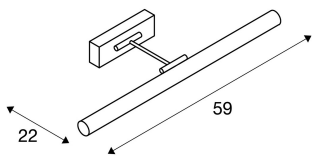

PICTURE LIGHTS

wall light, T16, chrome, energy saving lamp, max. 13 W

PICTURE LUMINAIRE for fluorescent tubes where canopy and lamp head are connected via an arm that includes two joint pieces. The incorporated G5 socket makes it suitable for 8W T5 fluorescent tubes. Both assembled joints ensure that the lamp is aligned perfectly. Thanks to the already incorporated ballast, the electrical connection of the various versions of the luminaire is made directly via 230V mains supply.

TECHNICAL DATA

Item no.:	146582
Socket	G5
Lamp	T16
Number of sockets	1
Lamps included	0
Primary nominal voltage	230V ~50Hz mA/V
Tilt range	180 °
Width	59.0 cm
Height	5.5 cm
Depth	22.0 cm
Net weight	0.988 kg
Gross weight	1.337 kg
IP Code	IP 20
Safety class	I
Assembly	Surface
Assembly details	Wall
Wattage	13.0 W
Color	chrome