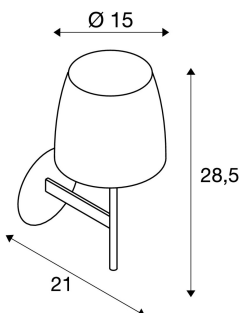

RIOTTE WALL

wall light, glass chrome/frosted, E14, max. 40W

Reduced to the essentials, the RIOTTE wall lamp captivates by its functional design and excellent price-performance ratio. The elegant, chrome-plated steel frame of the fitting reflects the light and creates a beautiful visual effect, while the impressive and solid glass shade with its homogeneous illumination attributes stands for a very warm and cozy ambience. RIOTTE WALL is supplied ready for direct connection to 230V mains supply.

TECHNICAL DATA

Item no.:	146922
Socket	E14
Lamp	C35
Number of sockets	1
Lamps included	0
Primary nominal voltage	230V ~50Hz mA/V
Width	15.0 cm
Height	28.5 cm
Depth	21.0 cm
Net weight	0.895 kg
Gross weight	1.217 kg
IP Code	IP 20
Safety class	I
Assembly	Surface
Assembly details	Wall
Wattage	40.0 W
Color	chrome

Recommended lamp

560372	C35 LED RETROFIT , E14, 2700K, 6.5W, dimmable
--------	--

Notes
