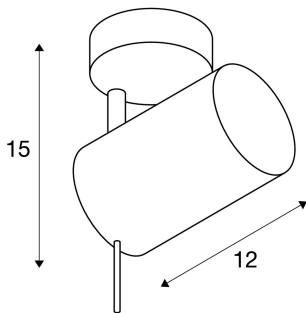

ASTO TUBE 1 wall and ceiling light

single-headed, PAR 20, round, brushed aluminium, max. 75 W

The ASTO TUBE 1 ceiling light is made from aluminium and is available in white or brushed aluminium finish. The opaque, cylindrical body of the fitting is adjustable and ensures glare-free light of the chosen GU10 or LED high-voltage light sources. ASTO TUBE 1 is ready for direct connection to 230V mains supply.

TECHNICAL DATA

Item no.:	147421
Socket	GU10
Lamp	QPAR51
Number of sockets	1
Lamps included	0
Primary nominal voltage	230V ~50Hz mA/V
Tilt range	90 °
Horizontal rotation range	350 °
Height	17.0 cm
Diameter	7.0 cm
Net weight	0.464 kg
Gross weight	0.516 kg
IP Code	IP 20
Safety class	I
Assembly	Surface
Assembly details	Ceiling, Wall
Wattage	75.0 W
Color	aluminium