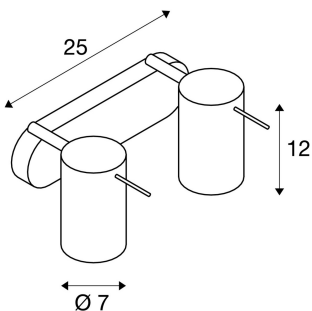

ASTO TUBE 2 wall and ceiling light

double-headed, PAR 20, round, brushed aluminium, max. 150 W

The ASTO TUBE 2 ceiling light is made from aluminium and is available in white or brushed aluminium finish. The opaque, cylindrical body of the fitting is adjustable and ensures glare-free light of the chosen GU10 or LED high-voltage light sources. ASTO TUBE 2 is ready for direct connection to 230V mains supply.

TECHNICAL DATA

Item no.:	147422
Socket	GU10
Lamp	QPAR51
Number of sockets	2
Lamps included	0
Primary nominal voltage	230V ~50Hz mA/V
Tilt range	90 °
Horizontal rotation range	350 °
Length	25.0 cm
Height	17.0 cm
Net weight	0.987 kg
Gross weight	1.176 kg
IP Code	IP 20
Safety class	I
Assembly	Surface
Assembly details	Ceiling, Wall
Wattage	50.0 W
Color	aluminium