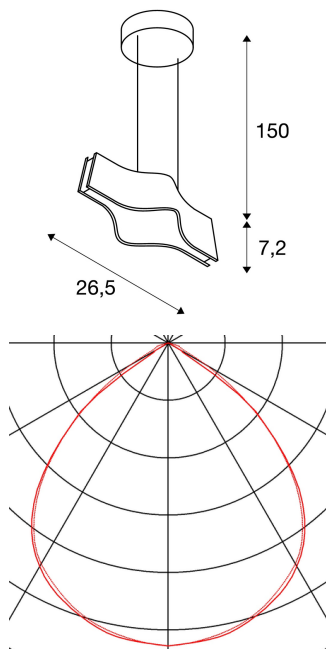

WAVE PENDANT pendant

LED, 3000K, black, 9W, incl. black canopy, driver

The WAVE PENDANT, available in black, white, brass, or brushed aluminium, has an elegant wave form. Equipped with one powerful, warm white premium COB LED, as well as LED driver included in the scope of supply, the set can be used in any lighting situation.

TECHNICAL DATA

Item no.:	147830
Lamps included	0
Primary nominal voltage	220-240V ~50/60Hz mA/V
Secondary power / secondary voltage	500 mA/V
Length	26.5 cm
Pendant length	150.0 cm
Width	11.4 cm
Height	7.2 cm
Net weight	1.195 kg
Gross weight	1.507 kg
IP Code	IP 20
Safety class	I
Assembly	Surface
Assembly details	Ceiling
Wattage	12.0 W
Lumen	800 lm
Colour temperature	3000 Kelvin
Beam angle	100 °
Color	black
CRI	>80
Binning	6
LXXBXX data	70/50