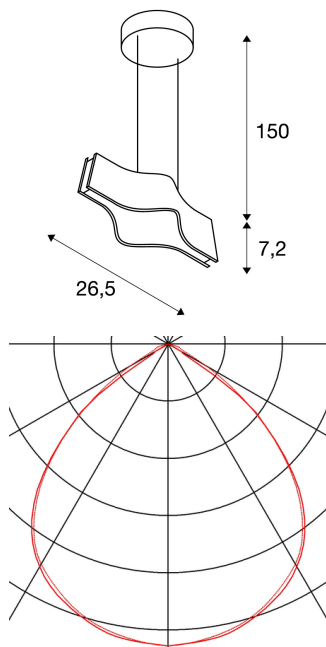

WAVE PENDANT

pendant, LED, 3000K, white, max. 9W, incl. white canopy, driver

The WAVE PENDANT, available in black, white, brass, or brushed aluminium, has an elegant wave form. Equipped with one powerful, warm white premium COB LED, as well as LED driver included in the scope of supply, the set can be used in any lighting situation.

TECHNICAL DATA

Item no.:	147831
Lamps included	0
Primary nominal voltage	220-240V ~50/60Hz mA/V
Secondary power / secondary voltage	500 mA/V
Length	26.5 cm
Pendant length	150.0 cm
Width	11.4 cm
Height	7.2 cm
Net weight	1.197 kg
Gross weight	1.515 kg
IP Code	IP 20
Safety class	I
Assembly	Surface
Assembly details	Ceiling
Wattage	12.0 W
Lumen	980 lm
Colour temperature	3000 Kelvin
Beam angle	100 °
Color	white
CRI	>80
Binning	6
LXXBXX data	70/50