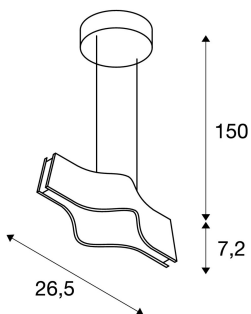

WAVE PENDANT

pendant, LED, 3000K, aluminium/white, 9W, incl. canopy aluminium/white, driver

The WAVE PENDANT, available in black, white, brass, or brushed aluminium, has an elegant wave form. Equipped with one powerful, warm white premium COB LED, as well as LED driver included in the scope of supply, the set can be used in any lighting situation.

TECHNICAL DATA

Item no.:	147836
Lamps included	0
Primary nominal voltage	220-240V ~50/60Hz mA/V
Secondary power / secondary voltage	500 mA/V
Length	26.5 cm
Pendant length	150.0 cm
Width	11.4 cm
Height	7.2 cm
Net weight	1.192 kg
Gross weight	1.513 kg
IP Code	IP 20
Safety class	I
Assembly	Surface
Assembly details	Ceiling
Wattage	12.0 W
Lumen	960 lm
Colour temperature	3000 Kelvin
Beam angle	100 °
Color	aluminium
CRI	>80
Binning	6
LXXBXX data	70/50