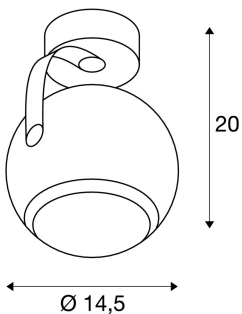

## LIGHT EYE

wall and ceiling light, QPAR111, chrome, max. 75W

The popular design of LIGHT EYE framed into a chromium-plated and compact wall and ceiling spot. The lamp head is adjustable and connected to the canopy via a bracket in the same colour. Designed for 230V halogen lamps typed ES111, LIGHT EYE is ready for direct connection to 230V mains supply.

## TECHNICAL DATA

Item no.:	149042
Socket	GU10
Lamp	QPAR111
Number of sockets	1
Lamps included	0
Primary nominal voltage	230V ~50Hz mA/V
Tilt range	180 °
Horizontal rotation range	350 °
Width	15.5 cm
Height	20.0 cm
Net weight	0.88 kg
Gross weight	1.205 kg
IP Code	IP 20
Safety class	I
Assembly	Surface
Assembly details	Ceiling, Wall
Wattage	75.0 W
Color	chrome