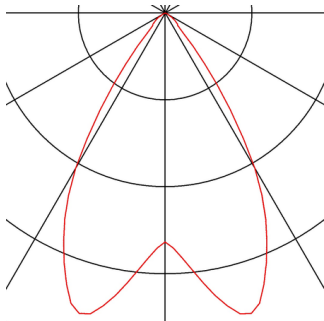

ENOLA

pendant, A60, round, red, max. 60W, incl. red canopy

The ENOLA pendant is made from aluminium and shaped like a cylinder facing downwards. Thanks to the variety of housing colours, the ENOLA pendant offers combined installation possibilities. This gives the customer options for individual and colourful arrangements. Equipped with an E27 socket for incandescent or energy-saving lamps, ENOLA pendant is powered directly from 230V mains.

TECHNICAL DATA

Item no.:	149386
Socket	E27
Number of sockets	1
Lamps included	0
Primary nominal voltage	220-240V ~50/60Hz mA/V
Length	32.0 cm
Pendant length	150.0 cm
Diameter	10.0 cm
Net weight	1.193 kg
Gross weight	1.406 kg
IP Code	IP 20
Safety class	I
Assembly	Surface
Assembly details	Ceiling
Wattage	60.0 W
Color	red