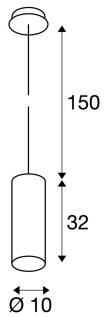

ENOLA

pendant, A60, round, red, max. 60W, incl. red canopy

The ENOLA pendant is made from aluminium and shaped like a cylinder facing downwards. Thanks to the variety of housing colours, the ENOLA pendant offers combined installation possibilities. This gives the customer options for individual and colourful arrangements. Equipped with an E27 socket for incandescent or energy-saving lamps, ENOLA pendant is powered directly from 230V mains.

TECHNICAL DATA

Item no.:	149386
Socket	E27
Number of sockets	1
Lamps included	0
Primary nominal voltage	220-240V ~50/60Hz mA/V
Length	32.0 cm
Pendant length	150.0 cm
Diameter	10.0 cm
Net weight	1.193 kg
Gross weight	1.406 kg
IP Code	IP 20
Safety class	I
Assembly	Surface
Assembly details	Ceiling
Wattage	60.0 W
Color	red