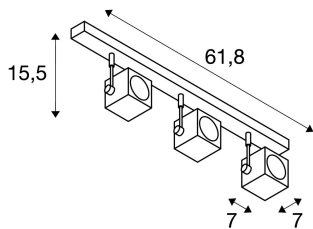

ALTRA DICE 3 wall and ceiling light

triple-headed, QPAR51, square, silver-grey/black, max. 150 W

The cube-shaped ceiling light ALTRA DICE 3 from aluminium and steel has a unilateral cut in order to host the 240V halogen lamp. Optionally available in white or silver-grey colour version, the adjustable surface-mounted spot for 240V halogen lamps with GU10 socket is ready for direct connection to 230V mains supply.

TECHNICAL DATA

Item no.:	151184
Socket	GU10
Lamp	QPAR51
Number of sockets	3
Lamps included	0
Primary nominal voltage	230V ~50Hz mA/V
Tilt range	180 °
Horizontal rotation range	350 °
Length	61.8 cm
Width	7.7 cm
Height	15.5 cm
Net weight	1.532 kg
Gross weight	2.168 kg
IP Code	IP 20
Safety class	I
Assembly	Surface
Assembly details	Ceiling, Wall
Wattage	50.0 W
Color	grey