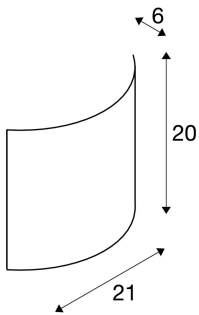

## LED SAIL 1

wall light, LED, 3000K, half-round, black high-gloss, L/W/H 21/6/20

The recessed wall light LED SAIL 1 is equipped with a warm white Power LED. Manufactured from aluminium and steel, the fitting is supplied ready for direct connection to 230V mains supply, thanks to the incorporated driver. LED SAIL 1 is available in high-gloss white or black finish. This luminaire contains built-in LED lamps.

## TECHNICAL DATA

Item no.:	151600
Lamps included	0
Primary nominal voltage	100-240V ~50/60Hz mA/V
Secondary power / secondary voltage	700 mA/V
Width	21.0 cm
Height	20.0 cm
Depth	6.0 cm
Net weight	0.732 kg
Gross weight	1.046 kg
IP Code	IP 20
Safety class	I
Assembly	Surface
Assembly details	Wall
Wattage	3.5 W
Lumen	110 lm
Colour temperature	3000 Kelvin
Beam angle	60 °
Color	black
CRI	>80
Binning	6
LXXBXX data	70/50
Service life	30000 h