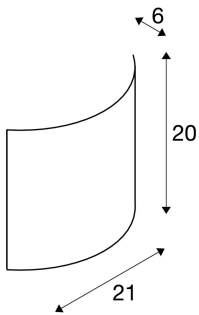

LED SAIL 1

wall light, LED, 3000K, half-round, white high-gloss, L/W/H 21/6/20

The recessed wall light LED SAIL 1 is equipped with a warm white Power LED. Manufactured from aluminium and steel, the fitting is supplied ready for direct connection to 230V mains supply, thanks to the incorporated driver. LED SAIL 1 is available in high-gloss white or black finish. This luminaire contains built-in LED lamps.

TECHNICAL DATA

Item no.:	151601
Lamps included	0
Primary nominal voltage	100-240V ~50/60Hz mA/V
Secondary power / secondary voltage	700 mA/V
Width	21.0 cm
Height	20.0 cm
Depth	6.0 cm
Net weight	0.717 kg
Gross weight	1.029 kg
IP Code	IP 20
Safety class	I
Assembly	Surface
Assembly details	Wall
Wattage	3.5 W
Lumen	140 lm
Colour temperature	3000 Kelvin
Beam angle	60 °
Color	white
CRI	>80
Binning	6
LXXBXX data	70/50
Service life	30000 h