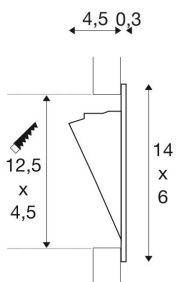

DOWNUNDER MINI

recessed wall light, LED, 3000K, white, 1W, incl. leaf springs

The DOWNUNDER MINI recessed wall light is made from aluminium and available in white and silver-grey colour version. The cup-shaped recess above the embedded Power LED source is held in either warm or pure white light colour for a pleasant, indirect illumination. To operate the LED DOWNUNDER MINI, a suitable LED driver is required providing 350mA. A suitable mounting frame for installation in masonry is available on accessory. This luminaire contains built-in LED lamps.

TECHNICAL DATA

Item no.:	152070
Lamps included	0
Secondary power / secondary voltage	350 mA/V
Width	6.0 cm
Height	14.0 cm
Depth	4.8 cm
Installation length	12.5 cm
Installation width	4.5 cm
Installation depth	5.0 cm
Net weight	0.135 kg
Gross weight	0.175 kg
IP Code	IP 20
Safety class	III
Assembly	Recessed
Assembly details	Wall
Wattage	1.0 W
Lumen	75 lm
Colour temperature	3000 Kelvin
Beam angle	40 °
Color	white
CRI	>80
LXXBXX data	70/50