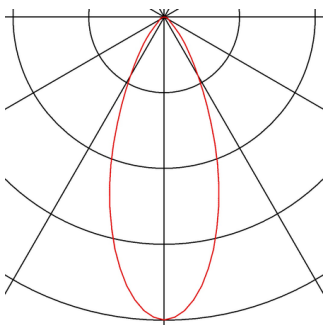

## KARPO

wall and ceiling light, single-headed, LED, 3000K,  
round, black, with switch, 7.5W

The KARPO LED wall and ceiling light has its canopy and head connected by a hinge part which can swivel and tilt. The high-power 7.5W LED fitted and the housing-mounted switch means that the luminaire is suitable for many applications, including as a reading light. The electrical connection of the luminaire, which is available in various light colours, is made directly to the 230V mains supply thanks to the built-in LED driver. This luminaire contains built-in LED lamps.

## TECHNICAL DATA

Item no.:	152340
Lamps included	0
Number of different light outlets	1
Primary nominal voltage	100-240V ~50/60Hz mA/V
Secondary power / secondary voltage	500 mA/V
Vertical tilting range	90 °
Horizontal rotation range	350 °
Width	9.0 cm
Height	12.5 cm
Depth	7.5 cm
Net weight	0.323 kg
Gross weight	0.399 kg
IP Code	IP 20
Safety class	I
Assembly	Surface
Assembly details	Wall
Wattage	6.0 W
Lumen	330 lm
Colour temperature	3000 Kelvin
Beam angle	40 °
Color	black
CRI	>90