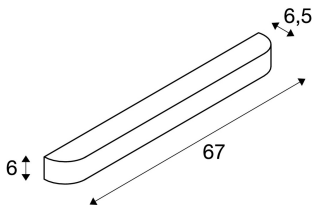

## ARLINA T5 24

wall light, T16, brushed aluminium, frosted glass, L/W/H 67/6.5/6 cm, max. 24W, incl. electronic ballast

The ARLINA T5 24 wall light is made of brushed aluminium and fitted with a frosted glass cover. Designed to use energy-saving T5 fluorescent tubes, the ARLINA T5 24 wall light is pre-fitted with a ballast and ready for direct connection to the 230V mains supply.

## TECHNICAL DATA

Item no.:	155206
Socket	G5
Lamp	T16
Number of sockets	1
Lamps included	0
Primary nominal voltage	220-240V ~50/60Hz mA/V
Length	67.0 cm
Width	6.5 cm
Height	6.0 cm
Net weight	2.198 kg
Gross weight	3.106 kg
Safety class	I
Assembly	Surface
Assembly details	Wall
Wattage	27.0 W
Color	aluminium
BIG WHITE Page	169