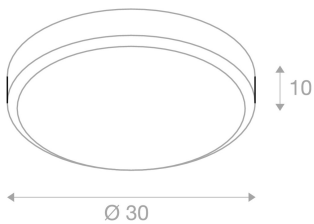

CORONA CL-1

ceiling light, A60, IP21, round, chrome, max. 60W

The CORONA CL-1 ceiling light impresses with its clear design and elegant contrast of the materials used - chrome-plated aluminium and glass. An E27 general lamp or energy-saving lamp gives the desired lighting effect and makes the luminaire ready for direct connection to the 230V mains supply. The deliberately selected generous distance between the lamp shade and the mounting surface creates a corona effect with indirect illumination properties.

TECHNICAL DATA

| | |
|-------------------------|-----------------|
| Item no.: | 155272 |
| Socket | E27 |
| Number of sockets | 1 |
| Lamps included | 0 |
| Primary nominal voltage | 230V ~50Hz mA/V |
| Height | 10.0 cm |
| Diameter | 30.0 cm |
| Net weight | 1.63 kg |
| Gross weight | 2.224 kg |
| IP Code | IP 21 |
| Safety class | I |
| Assembly | Surface |
| Assembly details | Ceiling |
| Wattage | 60.0 W |
| Color | chrome |