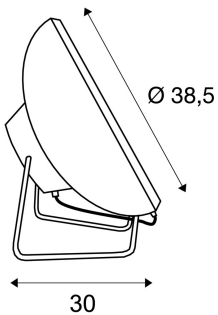

## I-RING FLOOR

floor stand, LED, 3000K, round, white, red textile cable, 14W

The dimmable I-RING FLOOR floor stand, from the luminaire series designed by Andreas Robertz, has two hidden premium LED modules as well as an exceptional design. The steel luminaire features a 1.5 m long connection lead. Thanks to the pre-installed 500mA LED driver, it can be directly connected to the 230V mains supply.

## TECHNICAL DATA

Item no.:	156321
Lamps included	0
Number of different light outlets	1
Primary nominal voltage	220-240V ~50/60Hz mA/V
Secondary power / secondary voltage	500 mA/V
Vertical tilting range	90 °
Height	38.5 cm
Diameter	38.5 cm
Depth	40.0 cm
Net weight	2.656 kg
Gross weight	4.935 kg
IP Code	IP 20
Safety class	I
Impact resistance class	IK03
Impact resistance	0,3499999999999998 Joule
Assembly	Mobile
Wattage	14.0 W
Lumen	950 lm
Colour temperature	3000 Kelvin
Beam angle	135 °
Color	white
CRI	>80