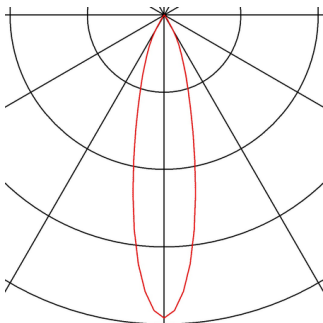

## BILAS 1

wall and ceiling light, spot, single-headed, LED, 2700K, round, matt black, 25°, 16W, incl. canopy

The BILAS Spot wall and ceiling light appears in a simple and elegant shape. Thanks to the powerful, dimmable COB LED, the luminaire can be used in a variety of settings. The lamp is available as single-headed, double-headed and triple-headed and is ready for direct connection to the 230V mains supply.

## TECHNICAL DATA

Item no.:	156420
Lamps included	0
Primary nominal voltage	230V ~50/60Hz mA/V
Vertical tilting range	90 °
Horizontal rotation range	355 °
Height	20.0 cm
Diameter	10.0 cm
Net weight	1.002 kg
Gross weight	1.238 kg
IP Code	IP 20
Safety class	I
Assembly	Surface
Assembly details	Ceiling, Wall
Wattage	16.0 W
Lumen	1000 lm
Colour temperature	2700 Kelvin
Beam angle	25 °
Color	black
CRI	>80
Binning	6
LXXBXX data	70/50
Service life	50000 h